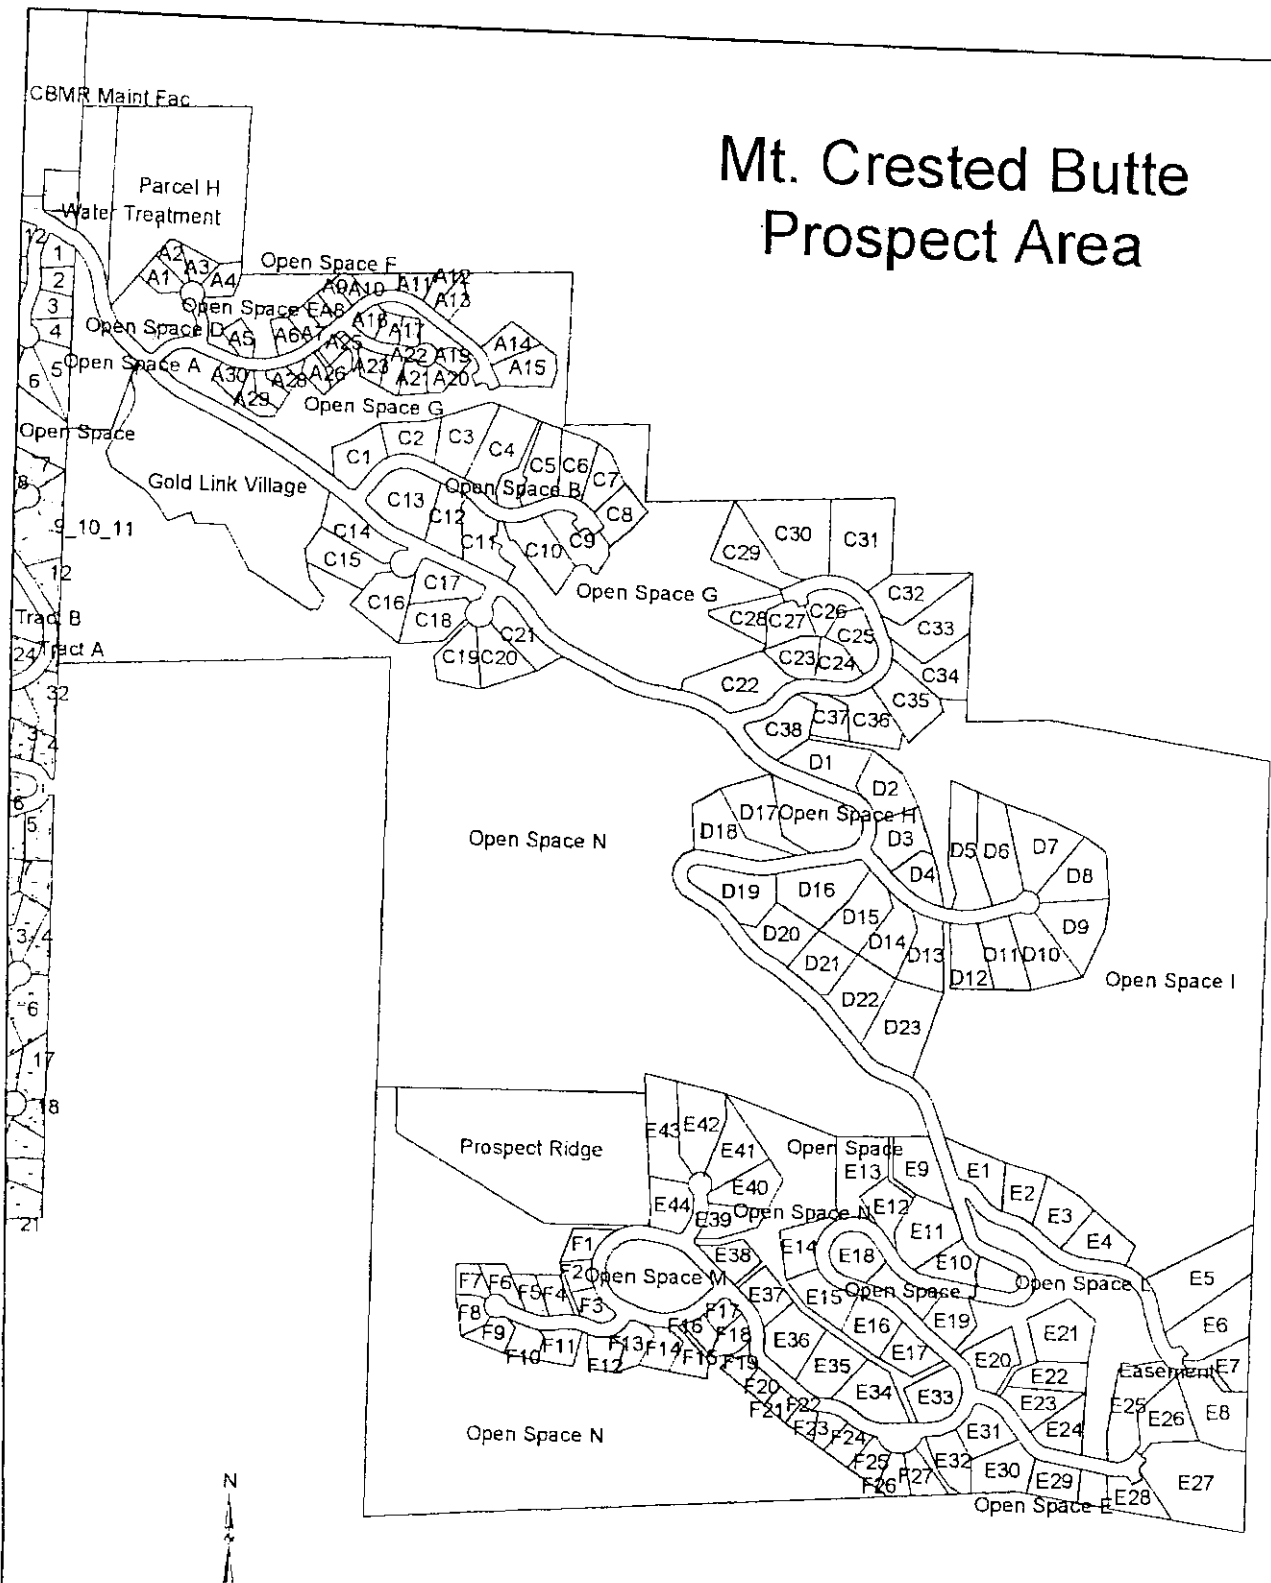

Mt. Crested Butte Prospect Area

1 inch equals 800 feet

MASTER
Make Copy